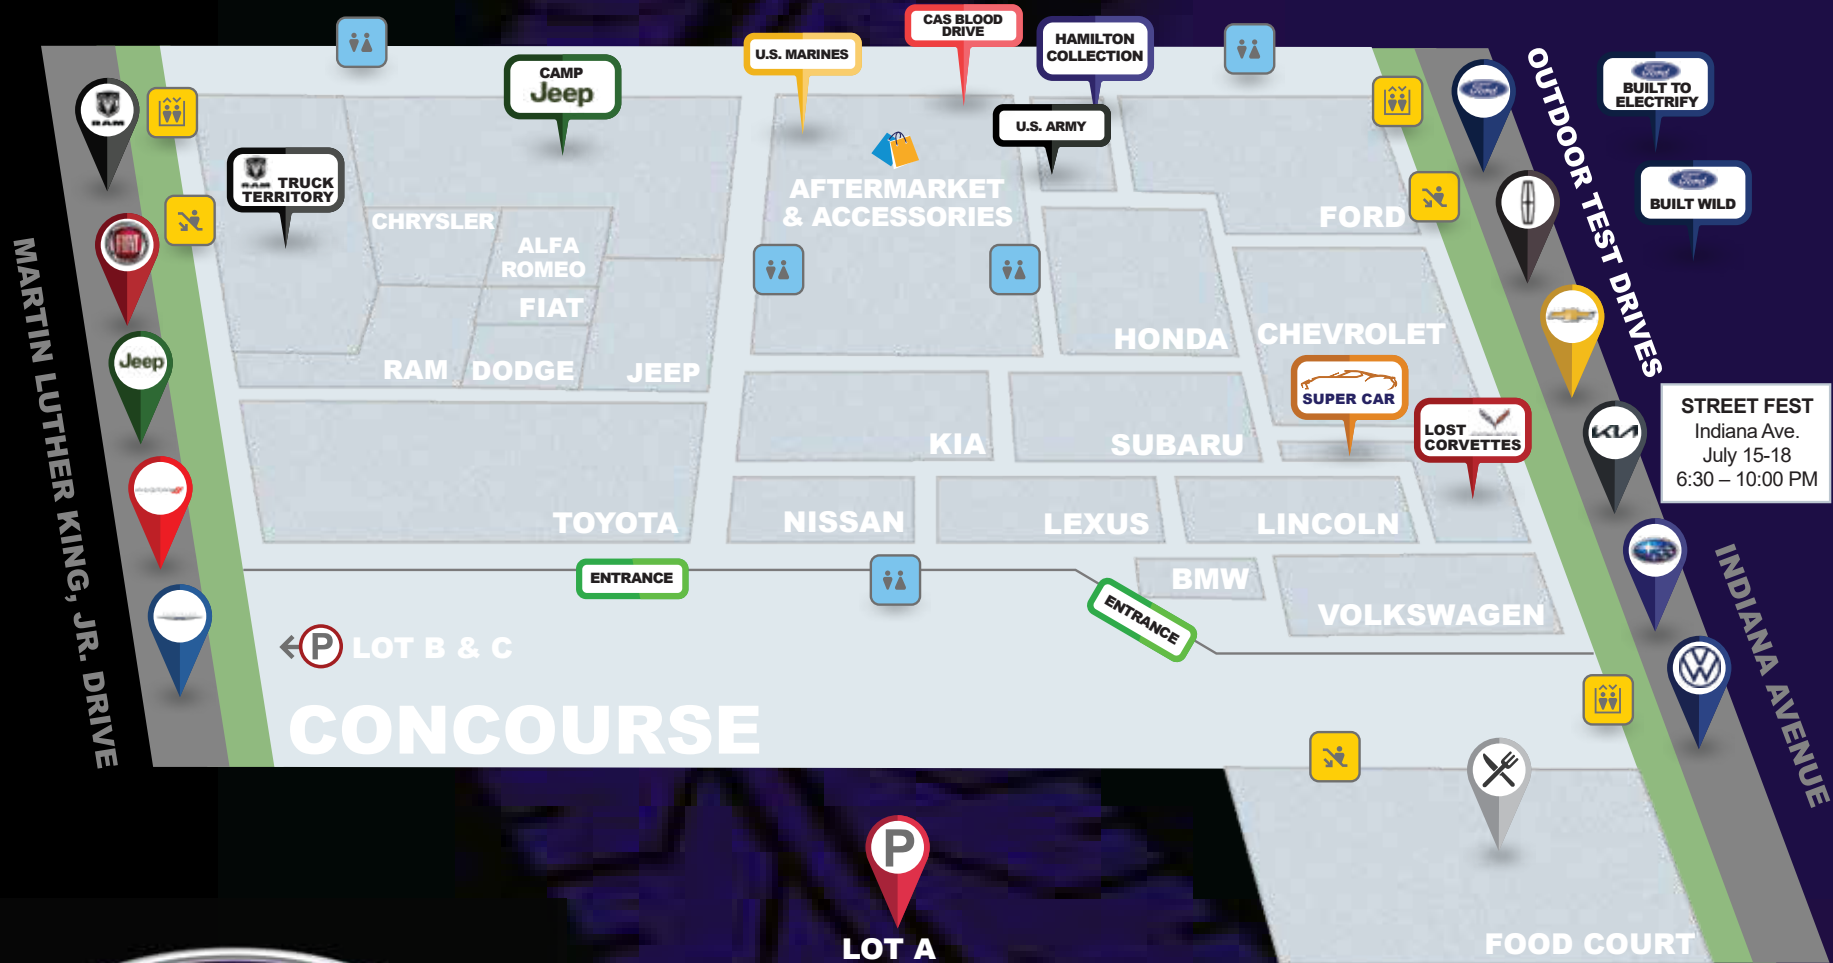

SPECIAL EDITION
CHICAGO #CAS2021
AUTO SHOW ★★★★★
STREET FEST

July 15-18
Outside McCormick Place's West Building along Indiana Ave.
CARS, BITES and FLIGHTS
6:30 - 10:00 p.m.

Food/Drink Vendors

Andy's Frozen Custard
A.Sweets Girl
Chicago Lunchbox
Connie's Pizza
Goose Island
Harold's Chicken
Prime Tacos
Smoke Daddy
Sausage Fest
Zero Degrees

Entertainment

Cheryl Rodey
Ellen Miller feat. zfrank
Freddie Dixon Blues Band
Harmonica Hinds
Hubbard Radio
Manny Torres
MudCity Blu
WGN Radio
WLS Radio
zfrank

Admission included with Auto Show ticket purchase, wristband required

- WRISTBAND REQUIRED FOR ALL AUTO SHOW ACTIVITIES -

MARTIN LUTHER KING, JR. DRIVE

INDIANA AVENUE

MAP KEY		INDIANA AVENUE TEST DRIVES	MARTIN LUTHER KING TEST DRIVES	RESTROOMS
INDOOR TEST TRACKS		Volkswagen	Chrysler	ELEVATOR
Camp Jeep		Subaru	Dodge	PARKING
Ram Truck Territory		Kia	Fiat	ESCALATOR
OUTDOOR TEST TRACKS		Chevrolet	Jeep	
Ford Built to Electrify		Lincoln	Ram	
Ford Built Wild		Ford (full-line and Mach-E)		

STREET FEST
Indiana Ave.
July 15-18
6:30 - 10:00 PM